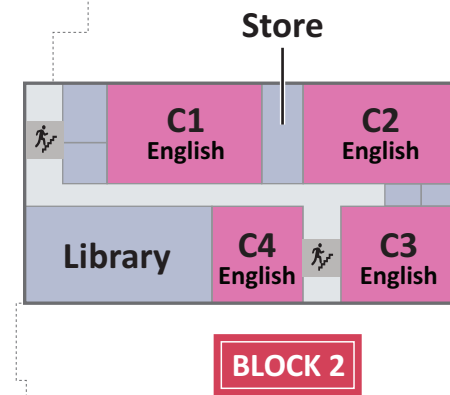

Key:

- | | |
|---------------|-------------------------|
| Staff WC | Medical Room |
| Boys WC | Stairs |
| Girls WC | Lifts |
| Accessible WC | Building Main Entrances |

SECOND FLOOR PLAN

Subject Areas:

Maths	Music
English	RE
Science	Sport
MFL	Performing Arts
Technology / Construction	IT
SEN	Humanities

Broadoak School
 Warburton Lane
 Partington
 Manchester
 M31 4BU

Key:

Staff WC	Medical Room
Boys WC	Stairs
Girls WC	Lifts
Accessible WC	Building Main Entrances