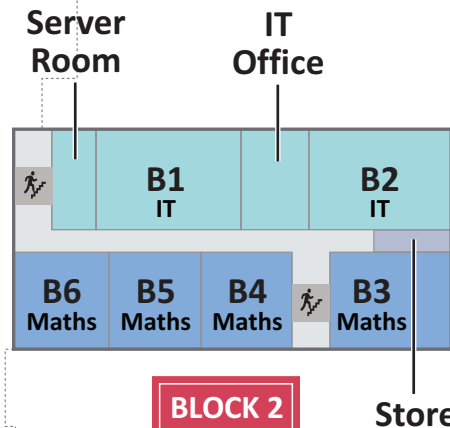

FIRST FLOOR PLAN

BLOCK 5

BLOCK 3

BLOCK 6

Broadoak School
Warburton Lane
Partington
Manchester
M31 4BU

Subject Areas:

Maths	Music
English	RE
Science	Sport
MFL	Performing Arts
Technology / Construction	IT
SEN	Humanities

Girls Changing Room

Key:

Staff WC	Medical Room
Boys WC	Stairs
Girls WC	Lifts
Accessible WC	Building Main Entrances