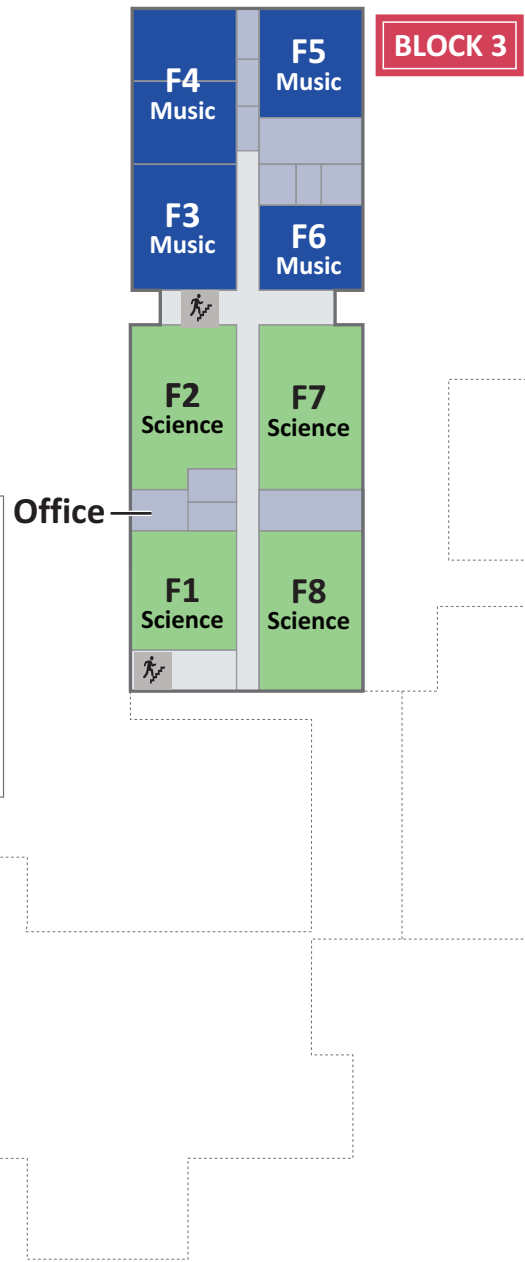

GROUND FLOOR PLAN

Broadoak School
 Warburton Lane
 Partington
 Manchester
 M31 4BU

FIRST FLOOR PLAN

BLOCK 5

BLOCK 3

BLOCK 6

Broadoak School
 Warburton Lane
 Partington
 Manchester
 M31 4BU

Subject Areas:

- | | |
|---------------------------|-----------------|
| Maths | Music |
| English | RE |
| Science | Sport |
| MFL | Performing Arts |
| Technology / Construction | IT |
| SEN | Humanities |

Girls Changing Room

Key:

- | | |
|---------------|-------------------------|
| Staff WC | Medical Room |
| Boys WC | Stairs |
| Girls WC | Lifts |
| Accessible WC | Building Main Entrances |

SECOND FLOOR PLAN

Subject Areas:

Maths	Music
English	RE
Science	Sport
MFL	Performing Arts
Technology / Construction	IT
SEN	Humanities

Broadoak School
 Warburton Lane
 Partington
 Manchester
 M31 4BU

Key:

Staff WC	Medical Room
Boys WC	Stairs
Girls WC	Lifts
Accessible WC	Building Main Entrances