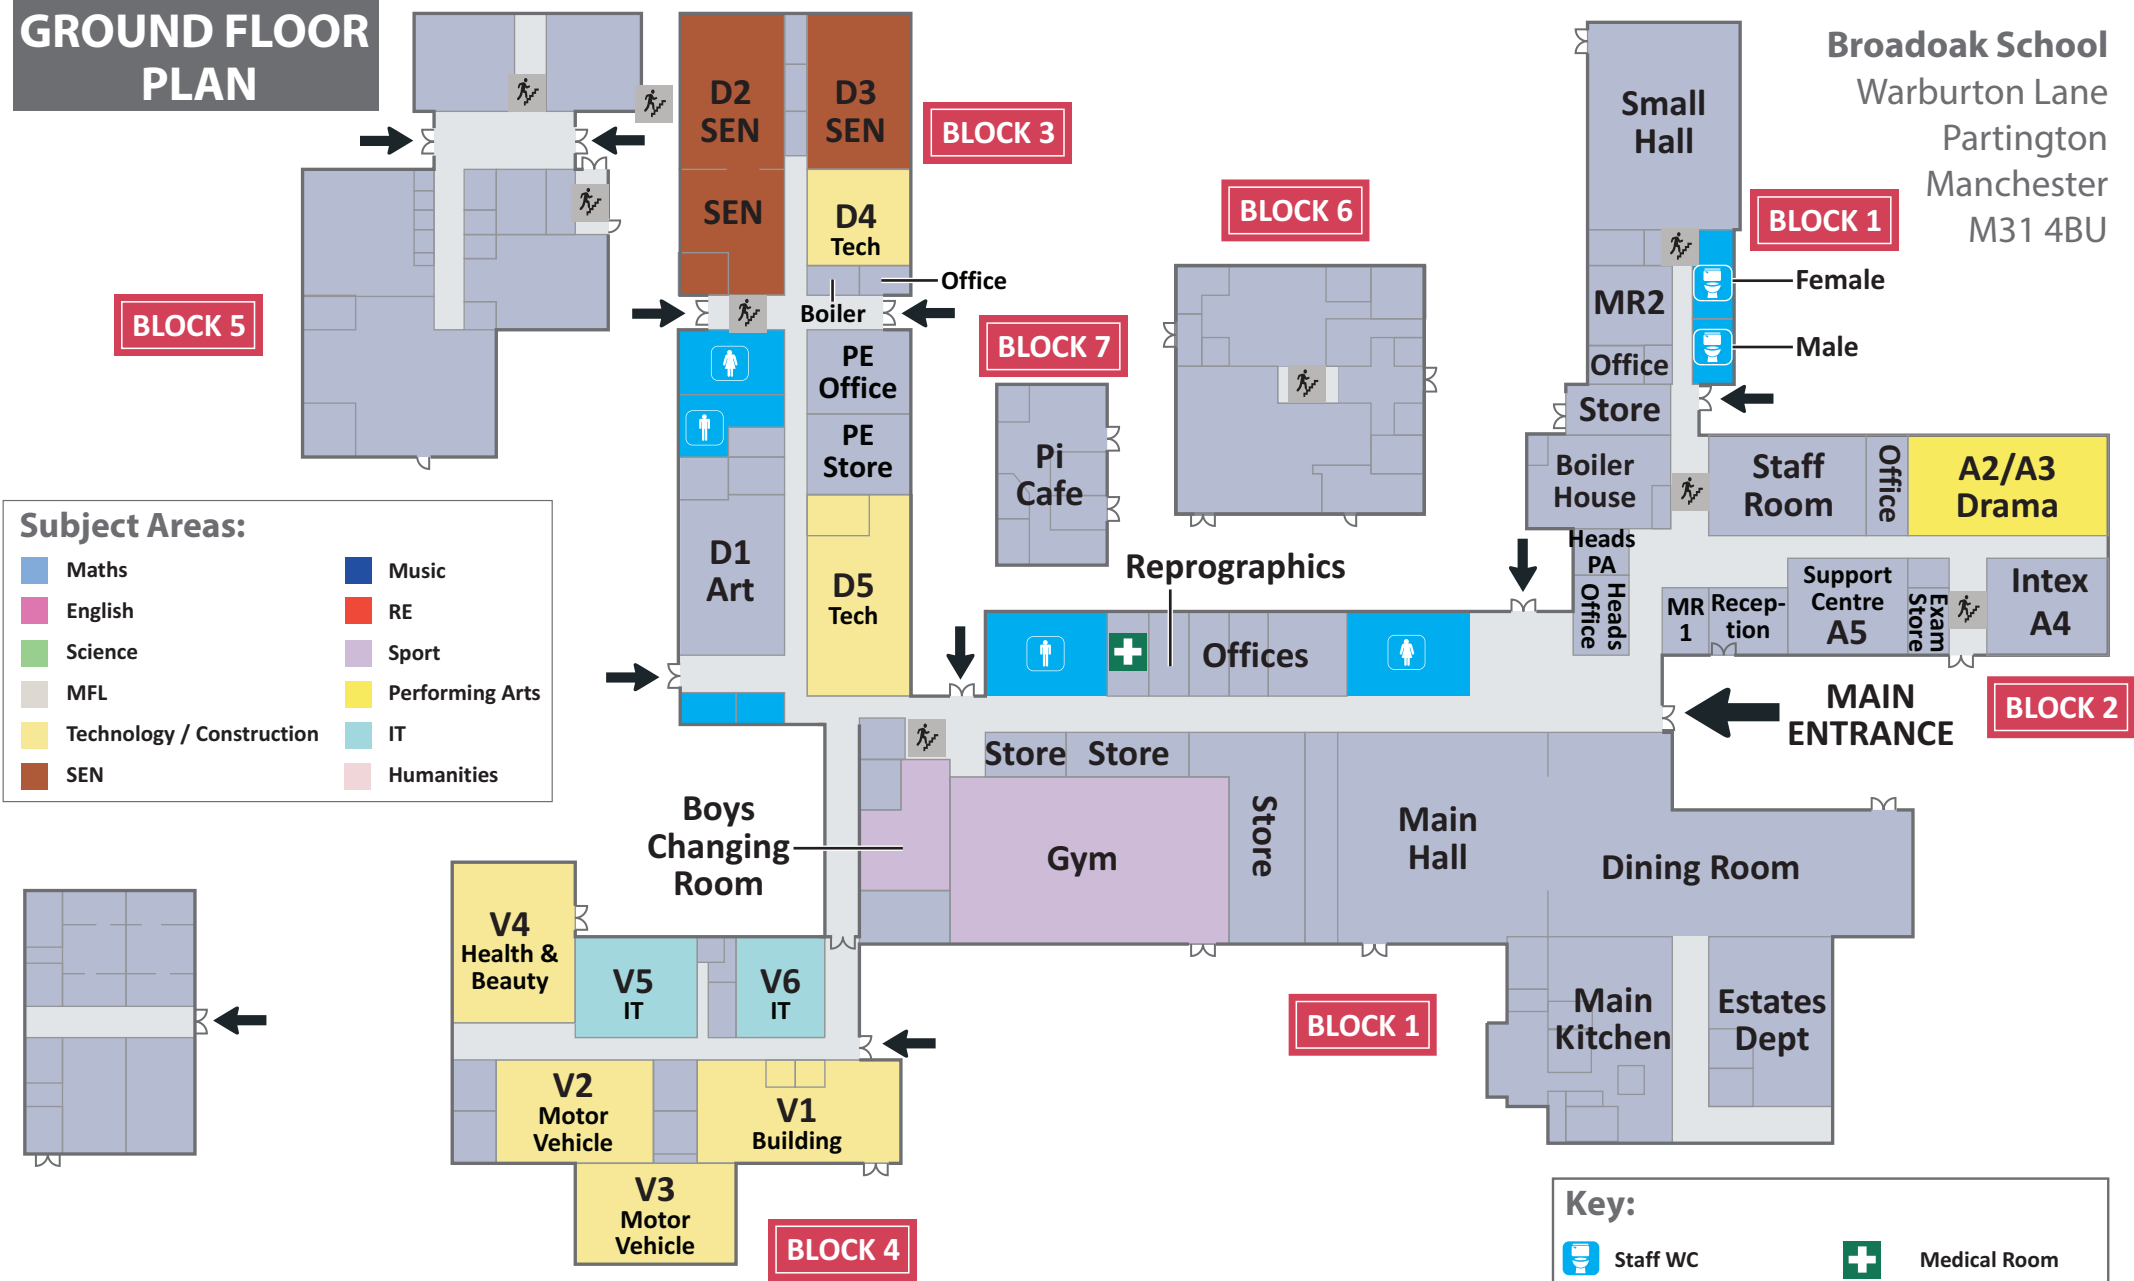

GROUND FLOOR PLAN

Broadoak School
 Warburton Lane
 Partington
 Manchester
 M31 4BU

FIRST FLOOR PLAN

BLOCK 5

BLOCK 3

BLOCK 6

Broadoak School
 Warburton Lane
 Partington
 Manchester
 M31 4BU

Subject Areas:

- | | |
|---------------------------|-----------------|
| Maths | Music |
| English | RE |
| Science | Sport |
| MFL | Performing Arts |
| Technology / Construction | IT |
| SEN | Humanities |

Girls Changing Room

Key:

- | | |
|---------------|-------------------------|
| Staff WC | Medical Room |
| Boys WC | Stairs |
| Girls WC | Lifts |
| Accessible WC | Building Main Entrances |

SECOND FLOOR PLAN

Subject Areas:

Maths	Music
English	RE
Science	Sport
MFL	Performing Arts
Technology / Construction	IT
SEN	Humanities

Broadoak School
 Warburton Lane
 Partington
 Manchester
 M31 4BU

Key:

Staff WC	Medical Room
Boys WC	Stairs
Girls WC	Lifts
Accessible WC	Building Main Entrances